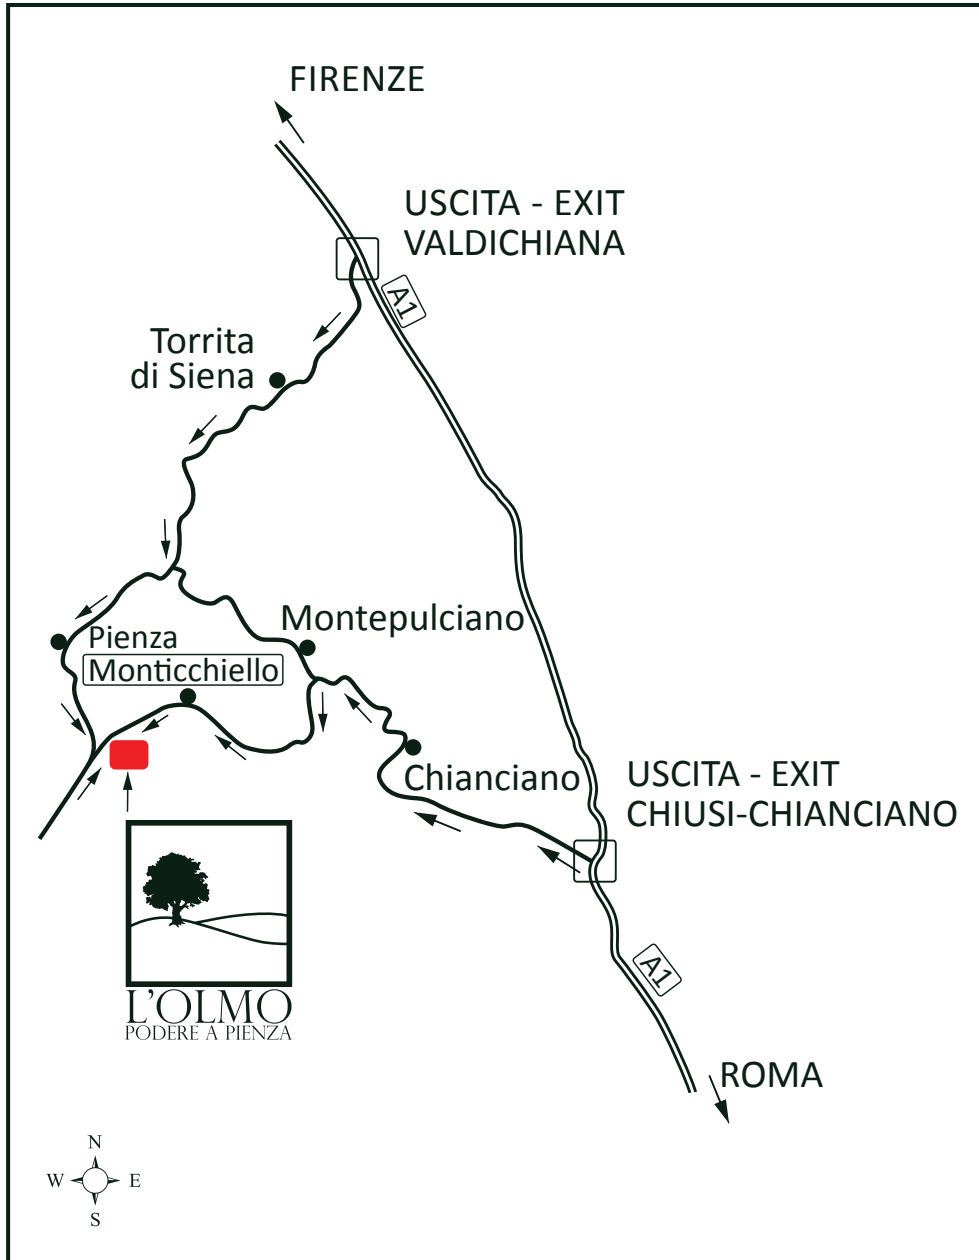

DISTANCES

Railway Station

Chiusi-Chianciano Terme 30 km

Airports

Perugia	90 km
Firenze	140 km
Pisa	170 km
Roma	200 km

Main Cities

Siena	50 km
Arezzo	60 km
Grosseto	80 km
Perugia	100 km
Firenze	120 km
Roma	190 km
Milano	400 km

Villages

Monticchiello	2 km
Pienza	8 km
Bagno Vignoni	11 km
Montepulciano	15 km
Montalcino	30 km
Cortona	40 km
Orvieto	70 km
Anghiari	85 km
San Gimignano	90 km
Sansepolcro	90 km

Address and GPS:

SP 88 strada provinciale Orcia delle Macchie
Podere Ommio, 27
53026 Monticchiello di Pienza, Siena
latitudine: 43.0774495 - longitudine: 11.677595099999962